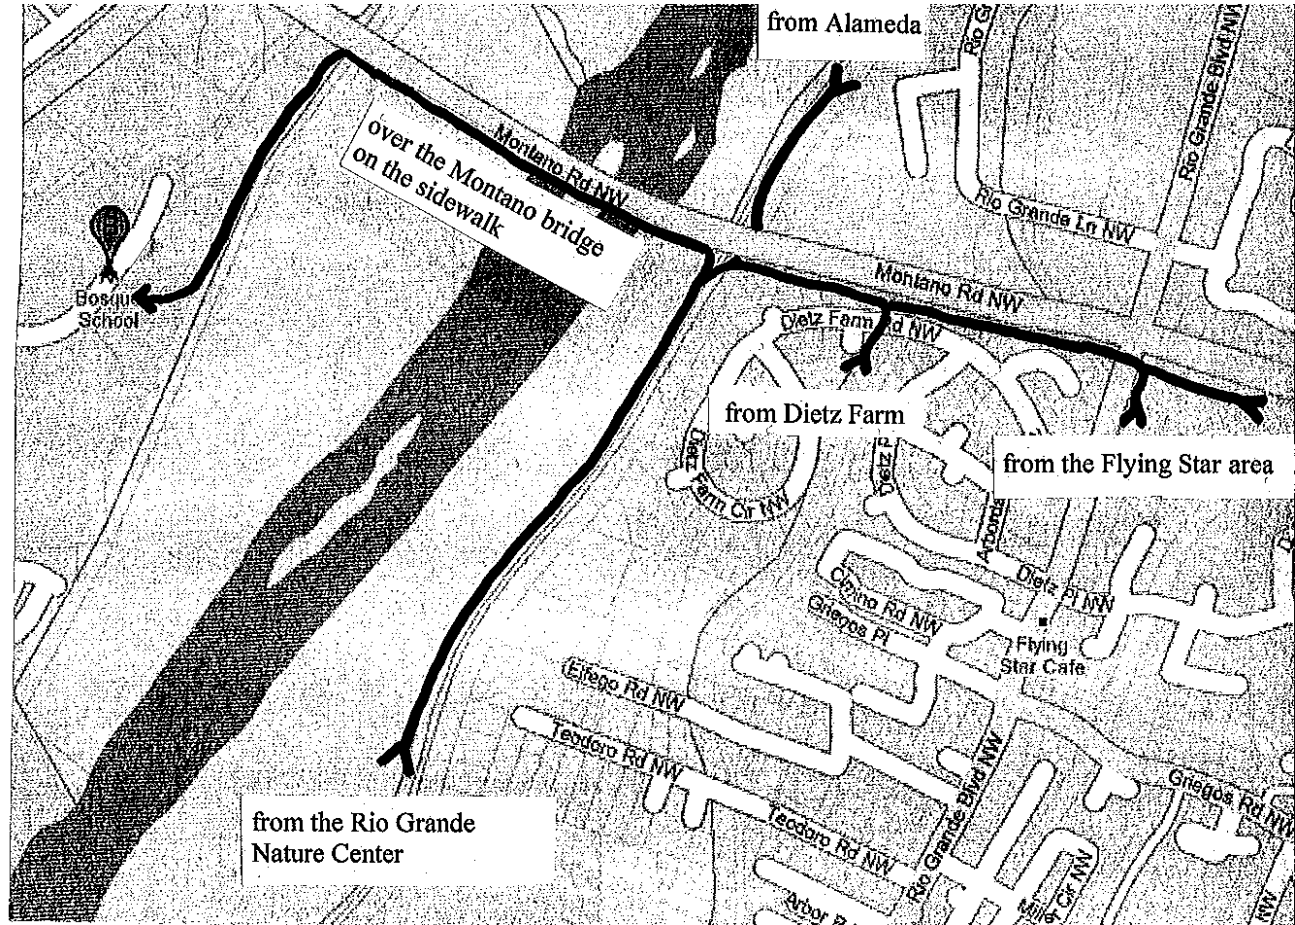

BOSQUE SCHOOL

* SAFE BICYCLE ROUTES

FROM THE NORTH VALLEY

Please contact Andy Wright with questions at:
awrig@bosqueschool.org

* Completely Off-Road